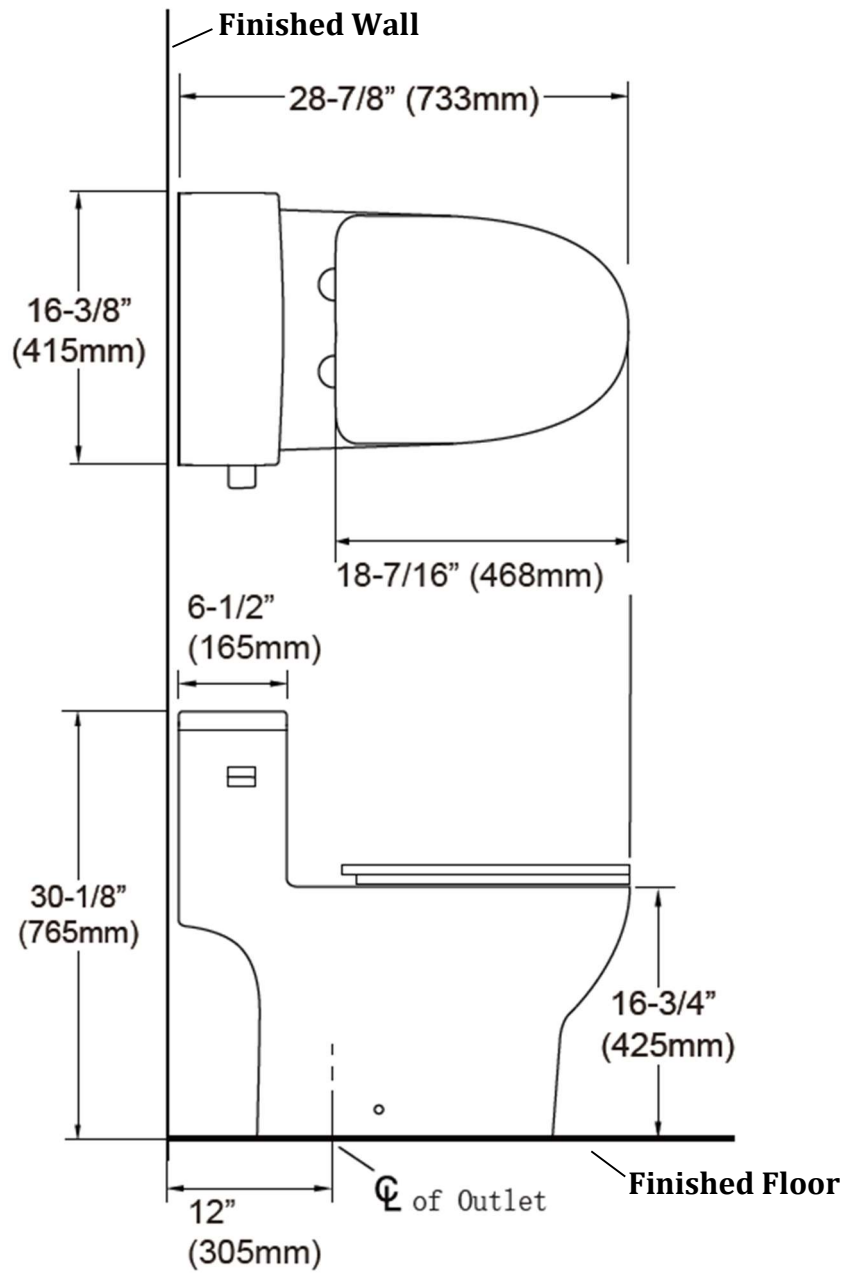

**Model: 81171**

**FEATURES**

- Vitreous china
- One-piece decorative toilet
- High efficiency, low water consumption - Single flush (4.8 LPF/1.27 GPF)
- Elongated front bowl
- Soft-closing seat
- 16-3/4" rim height
- Chrome plated side-mount push button actuator
- Fully glazed 2" Trapway
- 12" rough-in
- 100% factory flush tested
- Floor mount

**COLOR/FINISH**

White

**NOMINAL DIMENSIONS**

28-7/8" (L) x 16-3/8" (W) x 30-1/8" (H)

**COMPONENTS**

Product includes: One-piece Toilet, Tank Cover, Seat w/soft-closing, Wax Ring, Floor Mounting Hardware

**COMPLIANCE**

1. Minimum distance between finished wall and center of the floor drain should be 12".
2. Minimum distance between the center of the shut-off valve to the center of the drain should be 6-1/2" (FIG 1).

## DIMENSIONS\*

\*Dimensions are for reference only. We reserve the right to change any of the specification without prior notice.