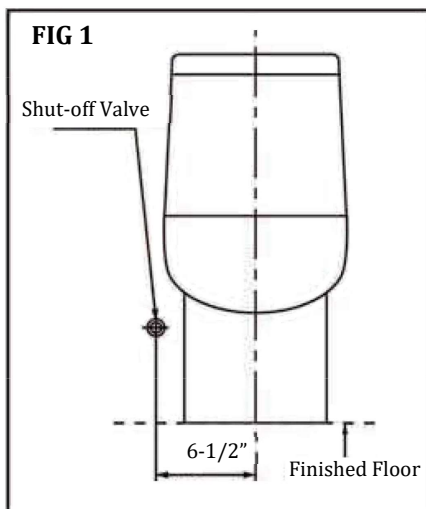

**Model: 81171**

**FEATURES**

- Vitreous china
- One-piece decorative toilet
- High efficiency, low water consumption - Single flush (4.8 LPF/1.27 GPF)
- Elongated front bowl
- Soft-closing seat
- 16-3/4" rim height
- Chrome plated side-mount push button actuator
- Fully glazed 2" Trapway
- 12" rough-in
- 100% factory flush tested
- Floor mount

**COLOR/FINISH**

White

**NOMINAL DIMENSIONS**

28-7/8" (L) x 16-3/8" (W) x 30-1/8" (H)

**COMPONENTS**

Product includes: One-piece Toilet, Tank Cover, Seat w/soft-closing, Wax Ring, Floor Mounting Hardware

**COMPLIANCE**

1. Minimum distance between finished wall and center of the floor drain should be 12".
2. Minimum distance between the center of the shut-off valve to the center of the drain should be 6-1/2" (FIG 1).

## DIMENSIONS\*

\*Dimensions are for reference only. We reserve the right to change any of the specification without prior notice.